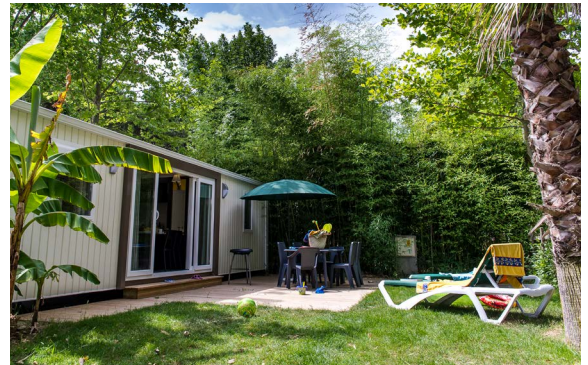

# Sirène 3 luxe

Design, espace et lumière, la «Sirène Touch»

### Bright and modern, the Sirène "magic touch"

3 bedrooms. Living/dining/kitchen area  
Shower room (shower and wash basin),  
Separate toilet  
Fully equipped kitchen for 6 persons.  
CD player/docking station  
\*More details on page 18